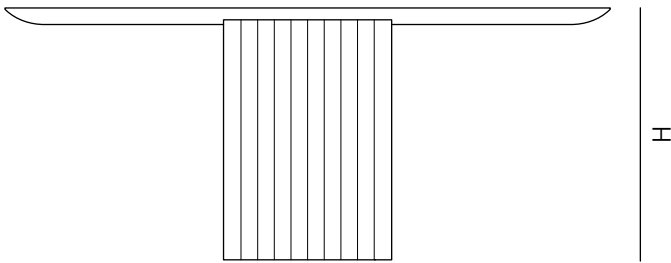

Altar

Altar console connects the proportion of a sacred artifact to daily experience, linking ceremonial and domestic rituals. The hull-shaped top lays gently on a sturdy base made from the same marble block. The final result is an elegant equilibrium between the parts.

Altar is 100% crafted in Italy

ETAMORPH

ETAMORPH LLC | info@etamorph.com | www.etamorph.com | Copyright © 2023

DIMENSIONS

72 L x 14 W x 30 H (in)

83 L x 35 W x 76 H (cm)

MATERIALS

2" Thick (5 cm) Natural Stone