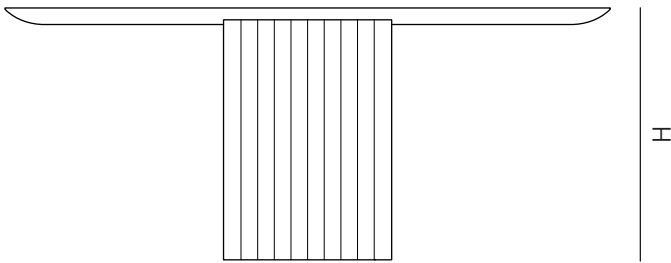

Altar

Altar console connects the proportion of a sacred artifact to daily experience, linking ceremonial and domestic rituals. The hull-shaped top lays gently on a sturdy base made from the same marble block. The final result is an elegant equilibrium between the parts.

Altar is 100% crafted in Italy

ETAMORPH

ETAMORPH LLC | info@etamorph.com | www.etamorph.com | Copyright © 2023

DIMENSIONS

65 L x 14 W x 30 H (in)

165 L x 35 W x 76 H (cm)

MATERIALS

2" Thick (5 cm) Natural Stone