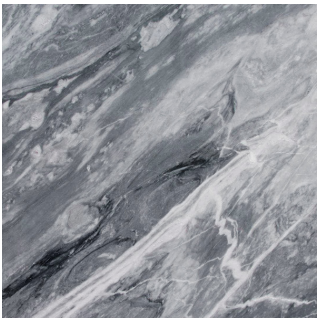

MATERIALS

Bardiglio