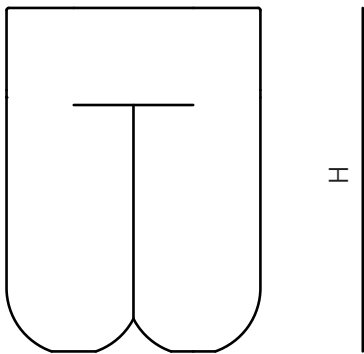

DIMENSIONS

L 14" (36 cm)

H 18" (46 cm)

WEIGHT 110 Kg (240 lbs)

MATERIALS

Natural Stone

MATERIALS

ETAMORPH

ETAMORPH LLC | info@etamorph.com | www.etamorph.com | Copyright © 2025