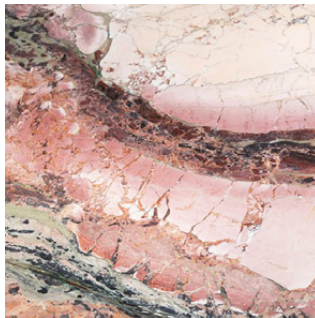

Chunky

Chunky is piece of functional art that seamlessly marries craftsmanship with cutting-edge technology.

Crafted from a molithic block of natural stone, Chunky stands as a sculptural masterpiece. The natural variations in the stone's texture create a captivating visual landscape, making each stool a unique expression of the earth's beauty

Dimensions and stone customizable on demand.

ETAMORPH

ETAMORPH LLC | info@etamorph.com | www.etamorph.com | Copyright © 2025

DIMENSIONS

L 14" (36 cm)

H 18" (46 cm)

WEIGHT 110 Kg (240 lbs)

MATERIALS

Natural Stone

MATERIALS

Travertine

Breccia Acquasanta

Calacatta Midnight

Calacatta Caravaggio

ETAMORPH

ETAMORPH LLC | info@etamorph.com | www.etamorph.com | Copyright © 2025