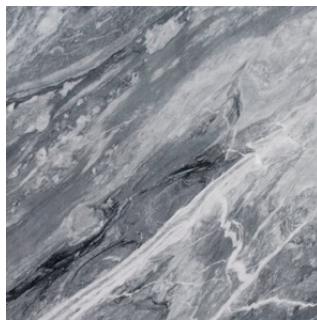

Fold

Carved from a single block of stone, Fold's curved silhouette challenges the nature of the material. Fold can be crafted in different stones and customized in dimensions.

ETAMORPH

ETAMORPH LLC | info@etamorph.com | www.etamorph.com | Copyright © 2025

Travertine

Apuan Grey

Calacatta Caravaggio

Nero Marquina

ETAMORPH