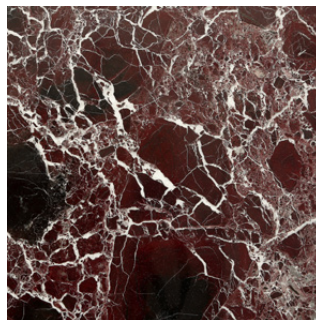

DIMENSIONS

D 12" (30 cm)

H 18" (46 cm)

MATERIALS

Natural Stone

MATERIALS - NATURAL STONE

Calacatta

Cipollino