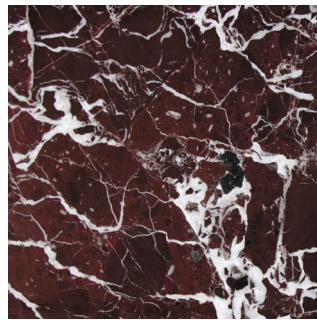

Rosso Levanto