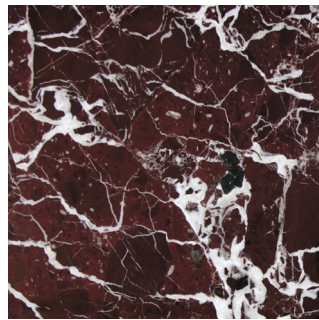

# Pawn

Masterfully crafted from a single block of marble, Pawn expresses all the complexity of natural stone colors with a contemporary and minimal look. The veins runs on the surfaces of Pawn defining different patterns that change depending on the orientation and curvature. The result is a natural art piece only possible thanks to an extraordinary process of craftsmanship.

**MATERIALS - NATURAL STONE**

Calacatta

Cipollino

Rosso Levanto

Apuan Grey

**ETAMORPH**