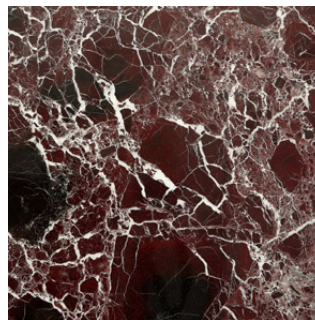

Rosso Levanto