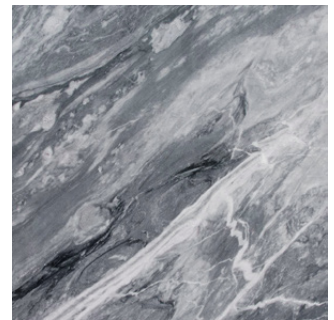

Apuan Grey

ETAMORPH

ETAMORPH LLC | info@etamorph.com | www.etamorph.com | Copyright © 2025