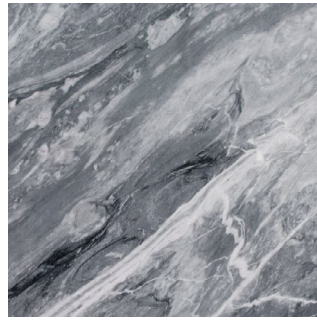

Torii

Torii coffee table connects the proportion of an ancient Japanese gate to daily experience, linking ceremonial and domestic rituals. The 2 monolithic marble tabletops are connected by solid oak legs, available in dark brown or charcoal finish.

ETAMORPH

ETAMORPH LLC | info@etamorph.com | www.etamorph.com | Copyright © 2023

TABLE TOPS MATERIALS

Calacata

White Carrara

Apuan Grey

LEGS MATERIALS

Stained Oak
Dark Brown