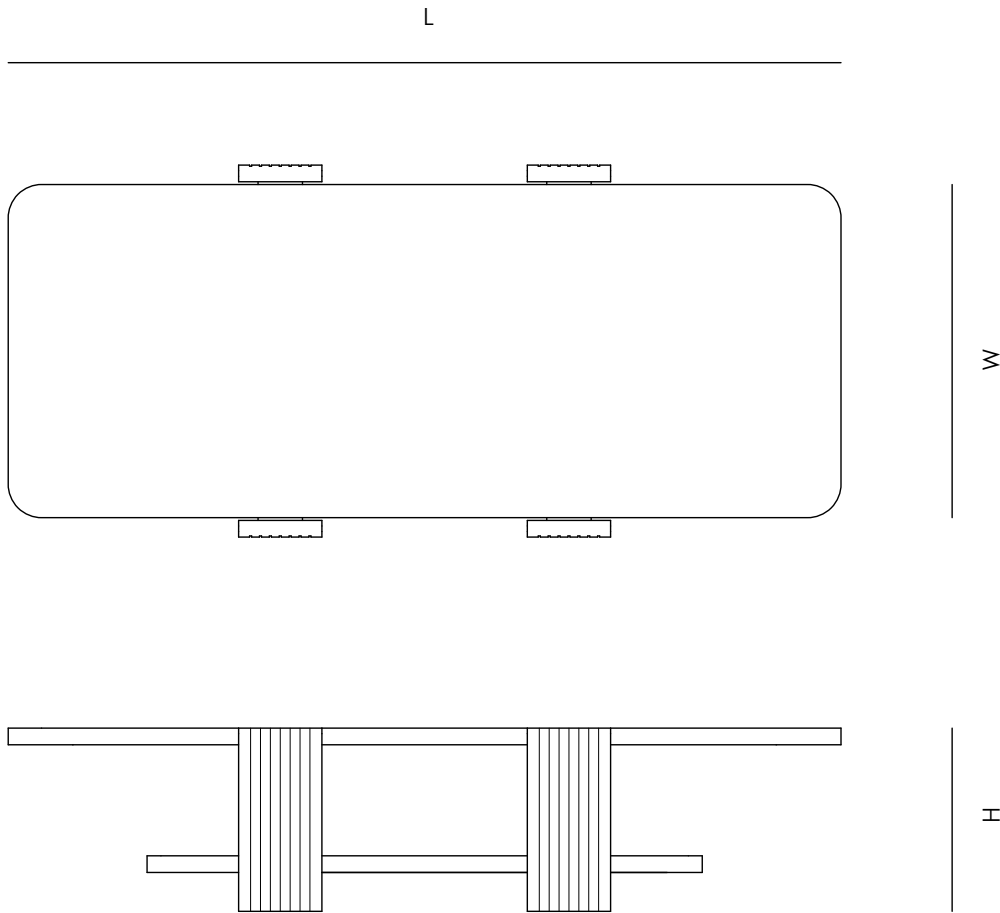

Torii

Torii coffee table connects the proportion of an ancient Japanese gate to daily experience, linking ceremonial and domestic rituals. The 2 monolithic marble tabletops are connected by solid oak legs, available in dark brown or charcoal finish.

Handcrafted in Italy

ETAMORPH

ETAMORPH LLC | info@etamorph.com | www.etamorph.com | Copyright © 2023

DIMENSIONS

L 59" (150 cm) - W 23.5" (60 cm) - H 13" (33 cm)

MATERIALS

TABLE TOPS 3/4" (2 cm) or 1 1/4" thick marble
1 1/4" (3 cm) thick solid wood