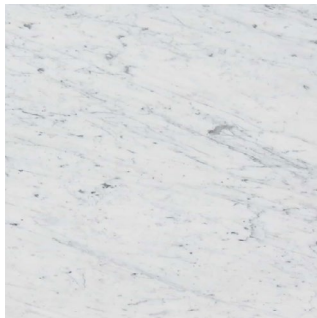

White Carrara